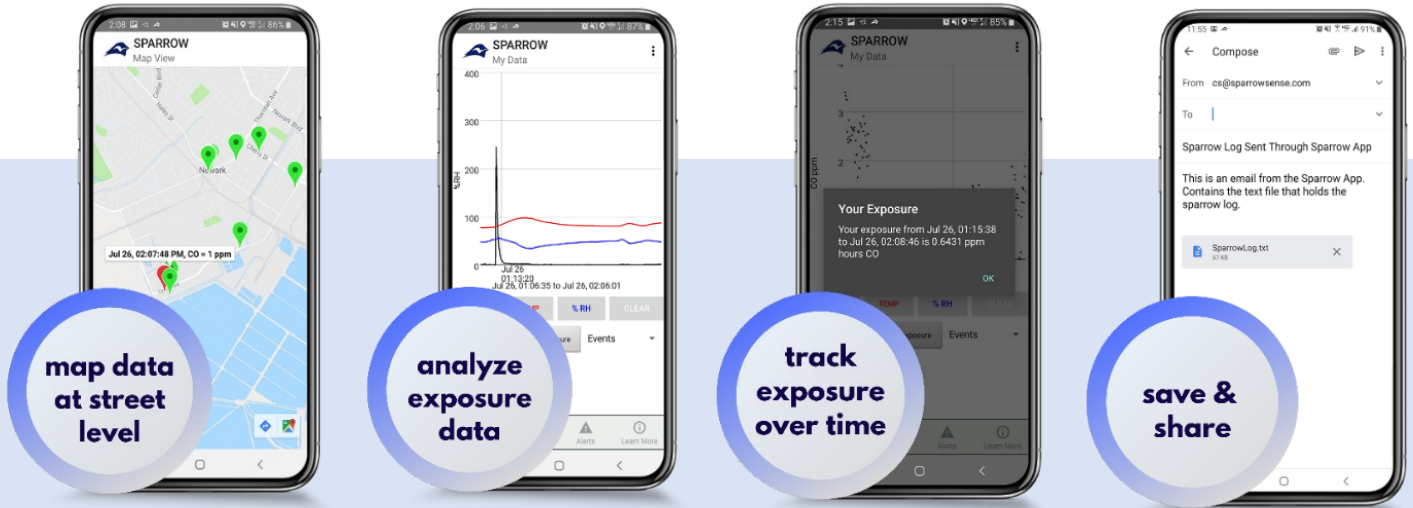

Advanced features for Air Quality Analysis