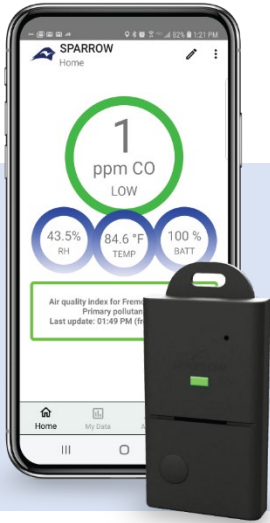

SPARROW Carbon Monoxide & Air Quality Monitor

for health, wellness, and safety

SPARROW is a smart phone connected carbon monoxide monitor for CO safety and air quality analysis. SPARROW and the SPARROW app work together to monitor CO in real-time and provide high level safety alerts and low-level air quality warnings.

monitor CO in real-time

receive alerts when CO levels rise

monitor exposure over time

SPARROW Preset Alert Levels

SPARROW provides an instantaneous alert. Go to *settings* to enable a TWA display.

| | | 1 st Alert Level | 2 nd Alert Level | 3 rd Alert Level |
|------------------|-------------|--|---|--|
| Sensitivity Mode | Sensitive | 9 ppm | 15 ppm | 25 ppm |
| | Default | 15 ppm | 35 ppm | 70 ppm |
| | Home & Work | 30 ppm | 70 ppm | 150 ppm |
| | Custom | 0 – 50 ppm | 0 – 200 ppm | 25 – 400 ppm |
| Warning | SPARROW | - LED color change - No audible alert | - LED color change - Short audible beep | - LED color change - Long audible beep |
| | SPARROW App | - Display color change - No audible alert | - Display color change - Phone vibration - Danger warning | - Display color change - Phone vibration - Danger warning - Text alert to emergency contact |